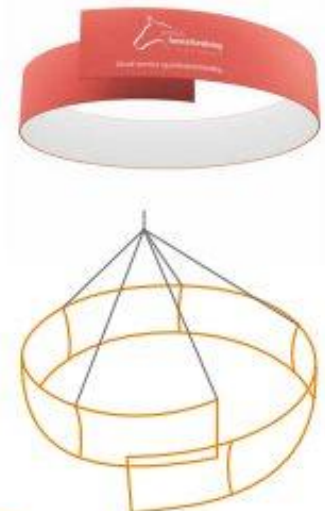

CM-HB-609-09

SIZE:
12' (365.76cm).D x 4' (121.92cm).H
15' (457.2cm).D x 4' (121.92cm).H
20' (609.6cm).D x 4' (121.92cm).H